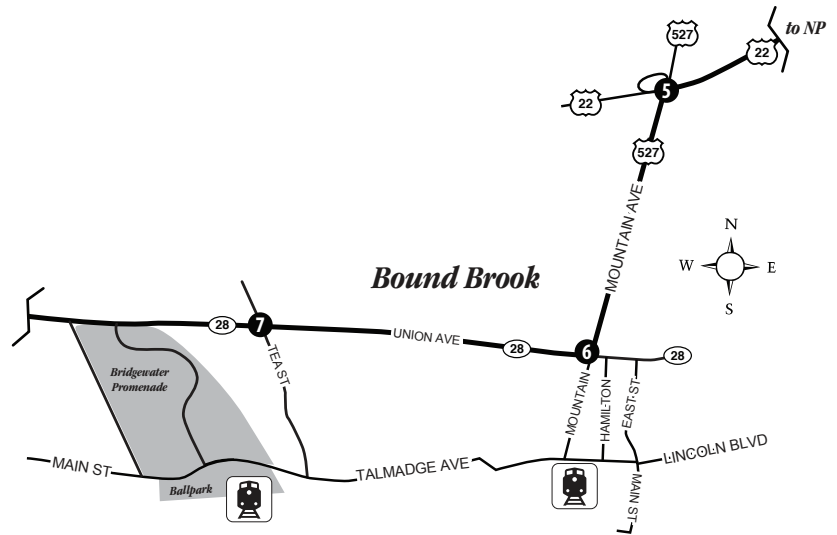

FREE Shuttle Bus #2

North Plainfield
No. Plainfield High School/West End Middle School
and Bound Brook via Union Ave.

Somerset County Diversity Festival

Saturday, October 12, 2019

11am - 3pm Rain or Shine

20 Grove Street, Somerville

One day only! Helping you go to and from
this County sponsored event!

First Shuttle starts at 10:30am

Last Shuttle departs STOP 10 at 3:00pm

Shuttle Buses will run a constant loop during festival
hours and may be flagged down along the bolded route.

Stop	Town	Location
1	NP	North Dr & Mountain Ave
2	NP	Somerset St & Greenbrook Rd
3	NP	Greenbrook Rd & West End Ave
4	NP	Greenbrook Rd & Rock Ave
5	BB	Route 22 & Mountain Ave
6	BB	Mountain Ave & Union Ave
7	BB	Union Ave & Tea St
8	Som.	Union Ave & Gaston Ave
9	Som.	Main St & Gaston Ave
10	Som.	Main St & Grove St - FESTIVAL
6	BB	Mountain Ave & Union Ave
5	BB	Route 22 & Mountain Ave
11	NP	Route 22 & West End Ave
12	NP	Route 22 & North Ave