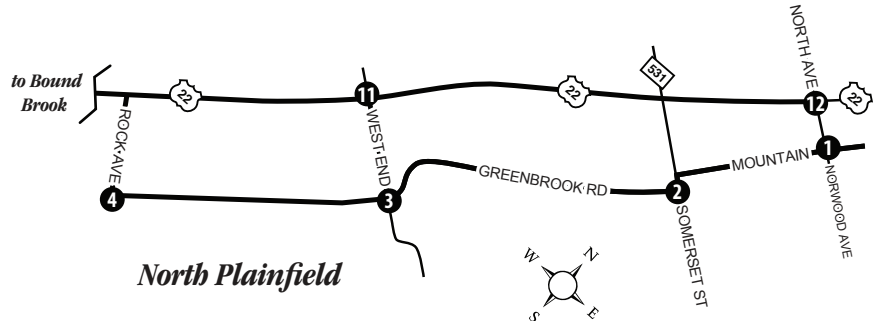

FREE Shuttle Bus #2

North Plainfield
No. Plainfield High School/West End Middle School
and Bound Brook via Union Ave.

Somerset County Diversity Festival

Saturday, October 12, 2019

11am - 3pm Rain or Shine

20 Grove Street, Somerville

One day only! Helping you go to and from
this County sponsored event!

First Shuttle starts at 10:30am

Last Shuttle departs STOP 10 at 3:00pm

Shuttle Buses will run a constant loop during festival
hours and may be flagged down along the bolded route.

Stop	Town	Location
1	NP	North Dr & Mountain Ave
2	NP	Somerset St & Greenbrook Rd
3	NP	Greenbrook Rd & West End Ave
4	NP	Greenbrook Rd & Rock Ave
5	BB	Route 22 & Mountain Ave
6	BB	Mountain Ave & Union Ave
7	BB	Union Ave & Tea St
8	Som.	Union Ave & Gaston Ave
9	Som.	Main St & Gaston Ave
10	Som.	Main St & Grove St - FESTIVAL
6	BB	Mountain Ave & Union Ave
5	BB	Route 22 & Mountain Ave
11	NP	Route 22 & West End Ave
12	NP	Route 22 & North Ave