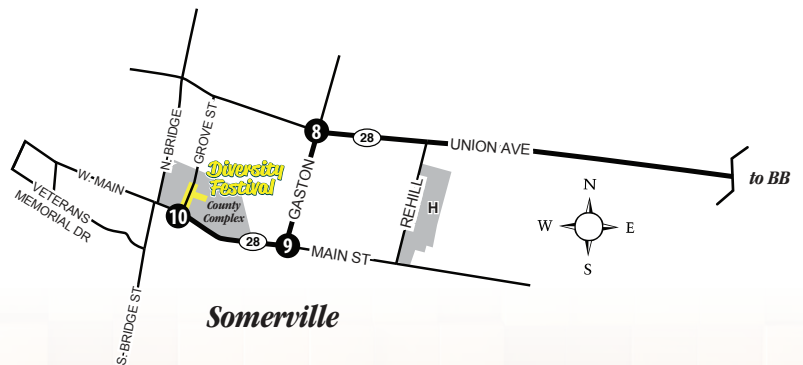

FREE Shuttle Bus #2

North Plainfield
No. Plainfield High School/West End Middle School
and Bound Brook via Union Ave.

Somerset County Diversity Festival

Saturday, October 12, 2019

11am - 3pm Rain or Shine

20 Grove Street, Somerville

One day only! Helping you go to and from
this County sponsored event!

First Shuttle starts at 10:30am

Last Shuttle departs STOP 10 at 3:00pm

Shuttle Buses will run a constant loop during festival
hours and may be flagged down along the bolded route.

Stop	Town	Location
1	NP	North Dr & Mountain Ave
2	NP	Somerset St & Greenbrook Rd
3	NP	Greenbrook Rd & West End Ave
4	NP	Greenbrook Rd & Rock Ave
5	BB	Route 22 & Mountain Ave
6	BB	Mountain Ave & Union Ave
7	BB	Union Ave & Tea St
8	Som.	Union Ave & Gaston Ave
9	Som.	Main St & Gaston Ave
10	Som.	Main St & Grove St - FESTIVAL
6	BB	Mountain Ave & Union Ave
5	BB	Route 22 & Mountain Ave
11	NP	Route 22 & West End Ave
12	NP	Route 22 & North Ave