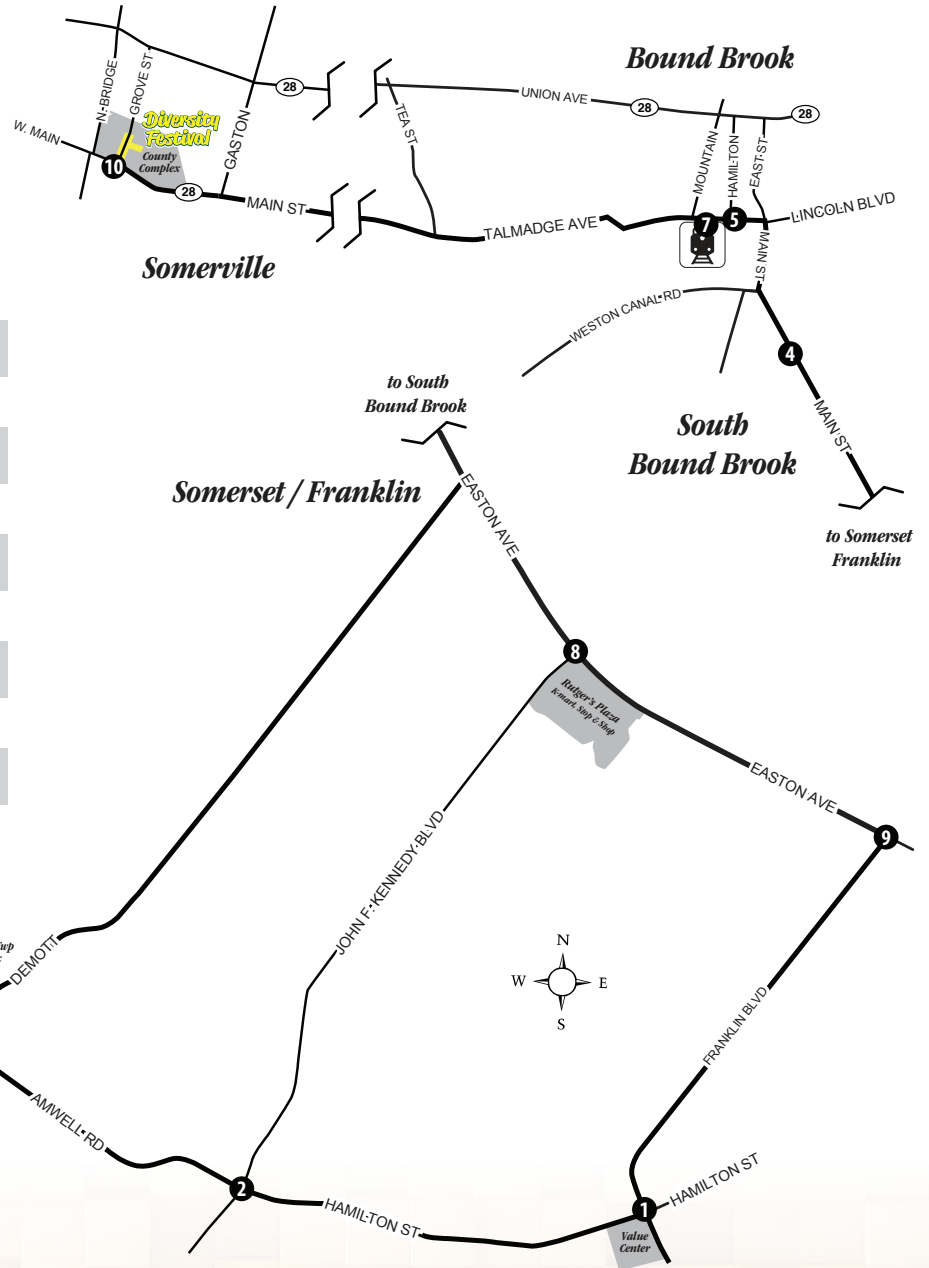

FREE Shuttle Bus #3

Somerset / Franklin
South Bound Brook and Bound Brook
via Talmadge Ave.

Somerset County Diversity Festival

Saturday, October 12, 2019

11am - 3pm Rain or Shine
20 Grove Street, Somerville

One day only! Helping you go to and from
this County sponsored event!

First Shuttle starts at 10:30am

Last Shuttle departs STOP 10 at 3:00pm

Shuttle Buses will run a constant loop during festival
hours and may be flagged down along the bolded route.

Stop Town Location

1	Som.	Value Center
2	Som.	JFK & Amwell Rd
3	Som.	Twp Complex - 475 DeMott Lane
4	SBB	Main St & Montgomery
5	BB	Main St & Hamilton St
6	Som.	Main St & Grove St - FESTIVAL
7	BB	Bound Brook Train Station
4	SBB	Main St & Montgomery
8	S/F	Easton Ave & JFK Blvd
9	S/F	Easton Ave & Franklin Blvd
1	Som.	Value Center